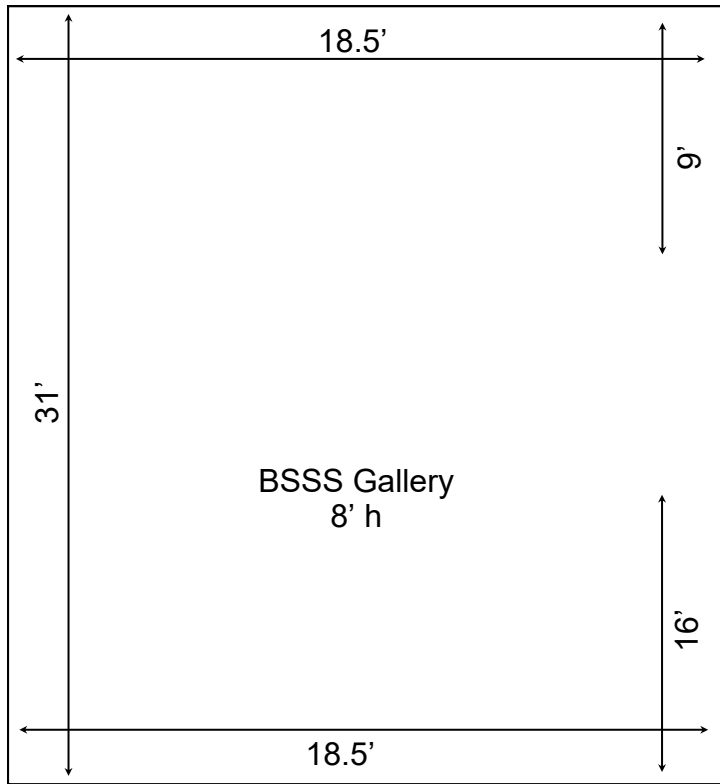

Our Gallery space is located two blocks East of our Studio School at

**22 W. Beverley Street in
Historic Downtown Staunton**

BSSS GALLERY SCHEMATIC / DIMENSIONS

Co-Art Gallery
Overall ceiling height throughout Gallery is over 18'

Drawing/schematic is not to scale